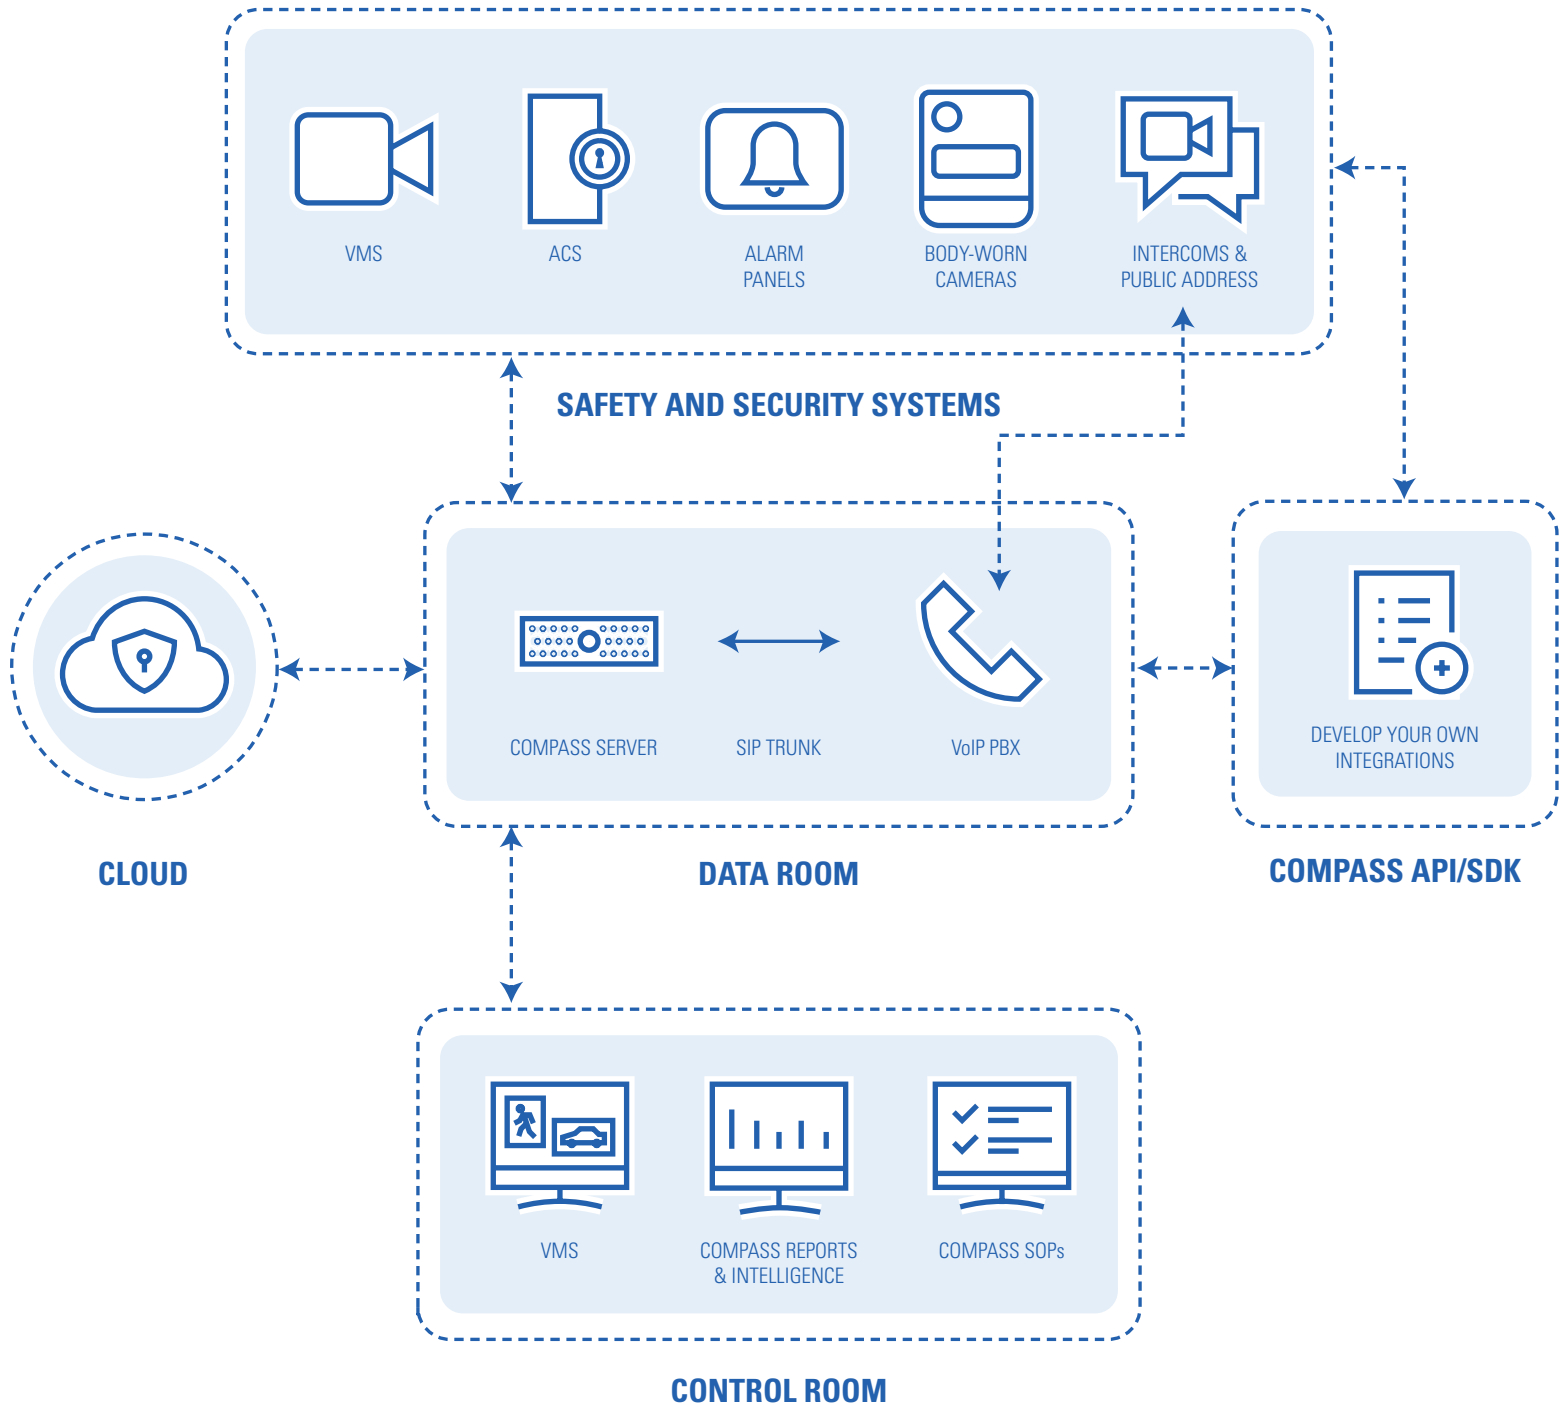

COMPASS DECISION MANAGEMENT SYSTEM™

Motorola Solutions Compass Decision Management System™ offers an intuitive operational interface that supports the decision-making process for control room security operators and managers. From a single pane of glass, it provides organizations with a companion application that helps to improve consistency and effectiveness of response actions when presented with better insights from all their connected safety and security systems: video management, access control and key management, fire and intrusion detection panels, VoIP intercoms, telephony and public address, building automation and management, and IoT devices.

To learn more, visit www.motorolasolutions.com/compass